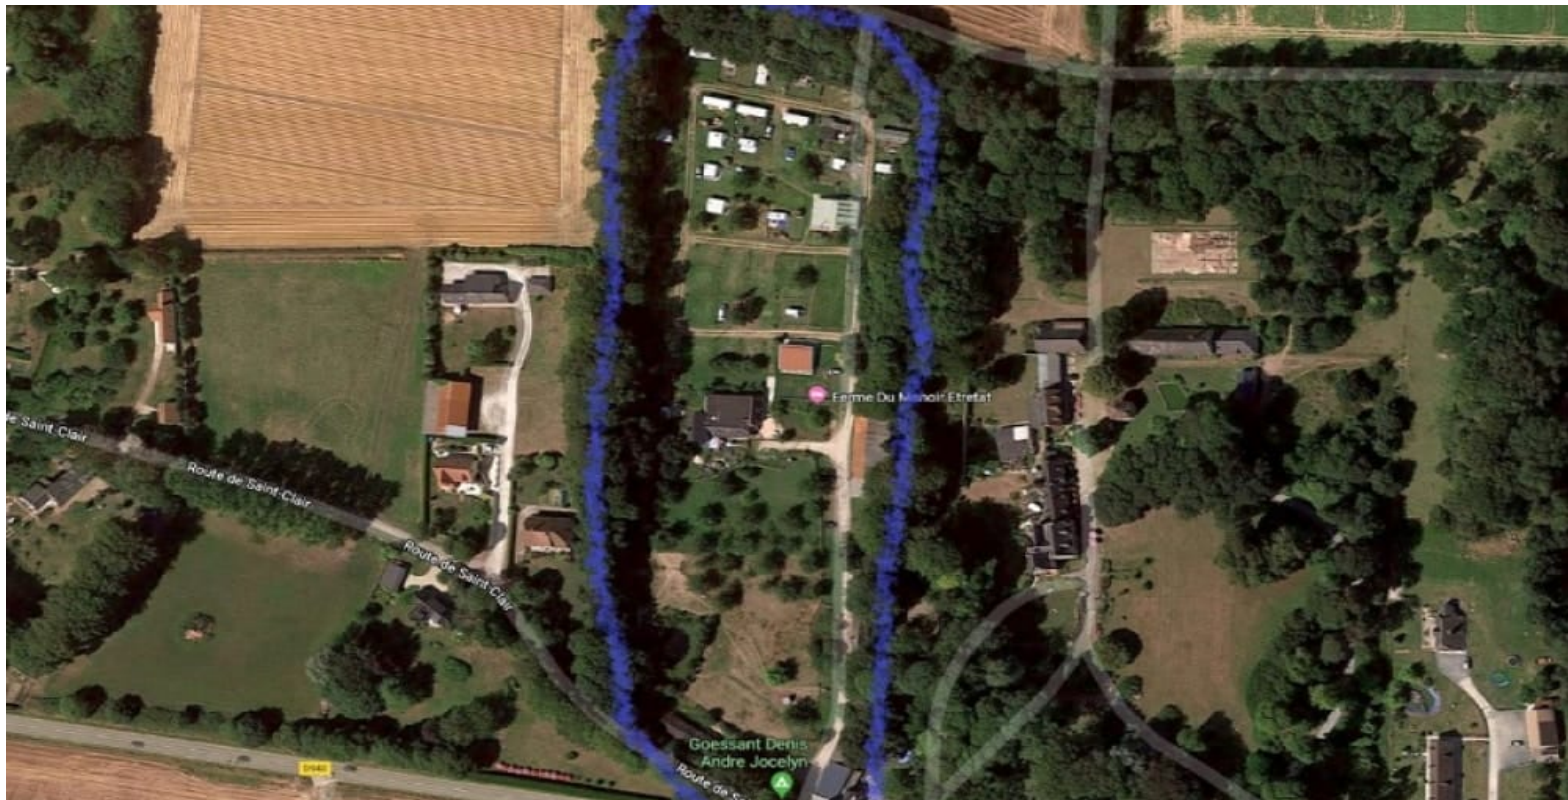

ETRETAT LAND 26000

<https://lehavreseinedeveloppement.com>

Land of 26,000 m² buildable and suitable for swimming pool, for tourist destination, less than 2 km from Etretat and close to the sea. Land with various buildings for a built surface area of more than 1000 m² currently. Plots located in the Urban Leisure sector (UI) for approximately 15,280m² and the Urban residential sector (Uh) for approximately 11,000m². Divisible land from 10,000 m² Sale price: €2,700,000